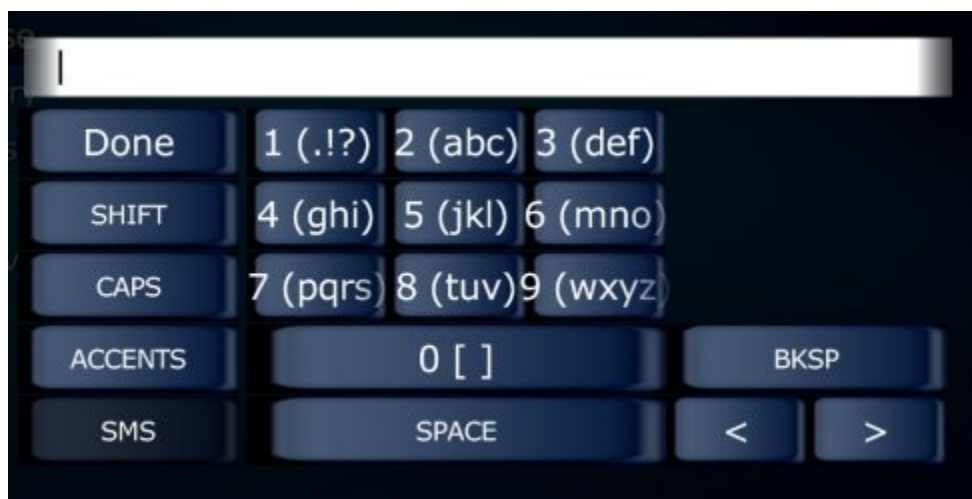

Text Input -Virtual Keyboard

Overview

How to enter text within MediaPortal.

Introduction

Throughout MediaPortal there are many places where you can enter text, such as when entering search terms.

MediaPortal provides a standard Virtual keyboard which is used in many features and extensions

Virtual Keyboard

You may use the virtual keyboard in either standard or SMS input mode (like on your mobile phone). Use the SMS toggle button to switch modes:

Standard Mode

SMS Input mode

To delete characters, use BKSP, or use the arrow keys to navigate to the character(s) you wish to delete then press BKSP to remove them.