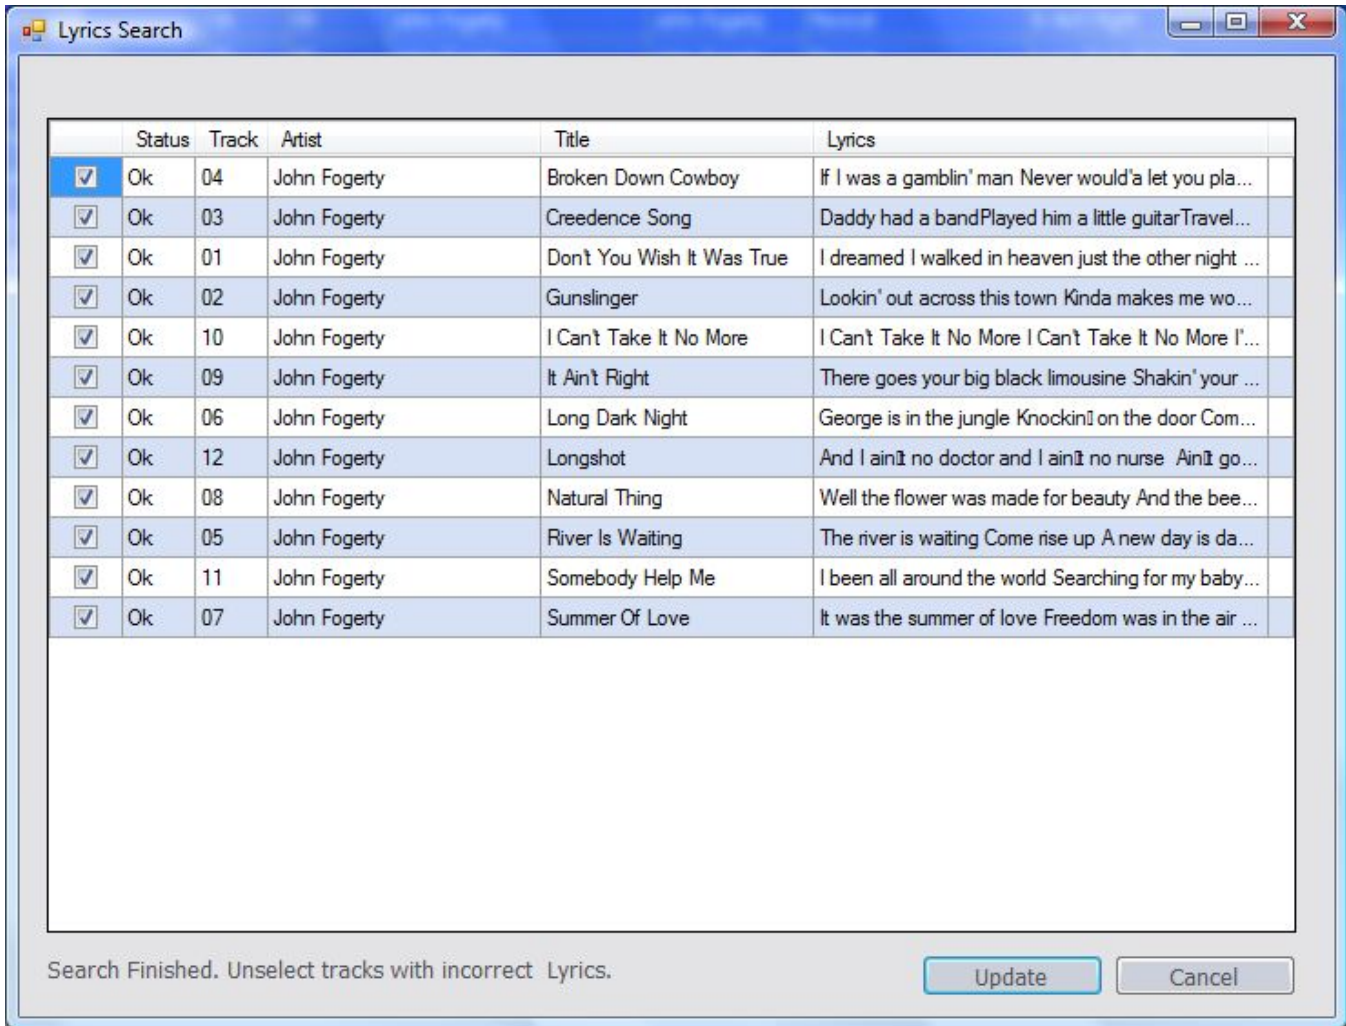

Get Lyrics

Song Lyrics are retrieved via the TagEdit Control or by selecting the Ribbon Button (Ctrl+L).

MPTagThat searches for Lyrics via the selected Lyrics Sites and presents the result in a form.

Songs for which wong Lyrics has been found should be deselected. Accepting the changes, updates the Lyrics frame in the song file.