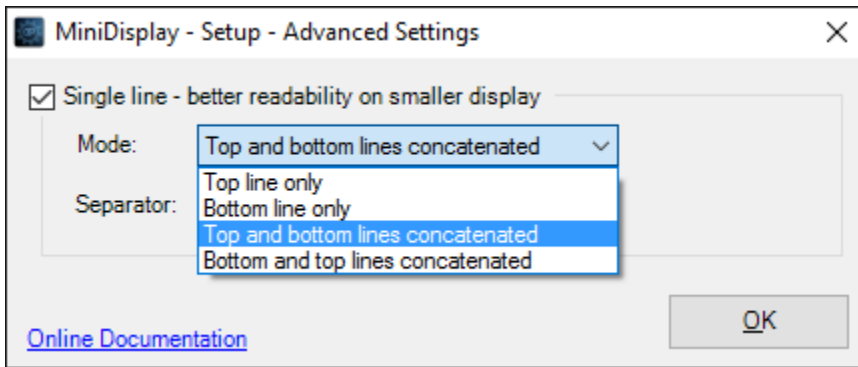

Additional Information and References

Issue #:	MP1-4702
Issue Component:	MiniDisplay
Type of Change:	Rework
Related page(s):	https://forum.team-mediaportal.com/th...isplay.133472/ https://forum.team-mediaportal.com/th...anager.127180/
Author:	Stéphane_Lenclud
Date added:	Fri, 19 Feb 2016