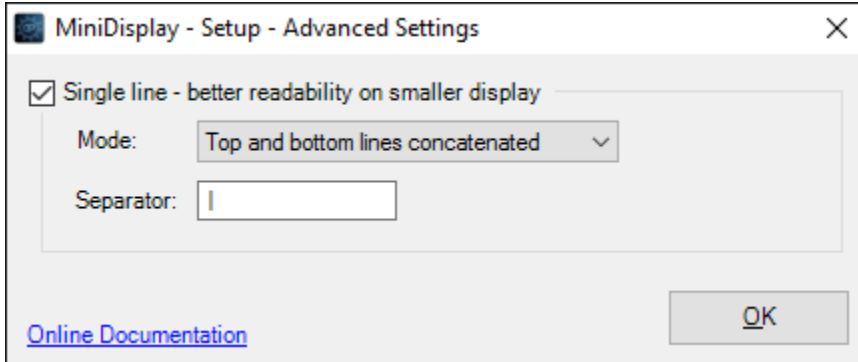

Additional Information and References

Issue #:	MP1-4702
Issue Component:	MiniDisplay
Type of Change:	Rework
Related page(s):	https://forum.team-mediaportal.com/th...isplay.133472/ https://forum.team-mediaportal.com/th...anager.127180/
Author:	Stéphane_Lenclud
Date added:	Fri, 19 Feb 2016