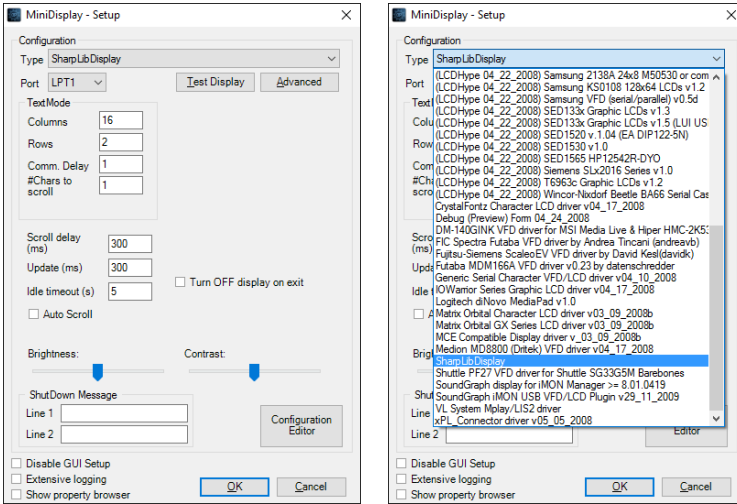

1.14.x - MiniDisplay for SharpLibDisplay

Overview

SharpDisplayManager MiniDisplay driver has been replaced with SharpLibDisplay.

The new driver provided similar and extended functionalities.

Description of Change

We now provide a better driver for [SharpDisplayManager](#).

Our new SharpLibDisplay driver provides advanced configuration options notably allowing single lines usage for better readability on smaller displays.

See the [SharpDisplayManager](#) documentation for details on display support.